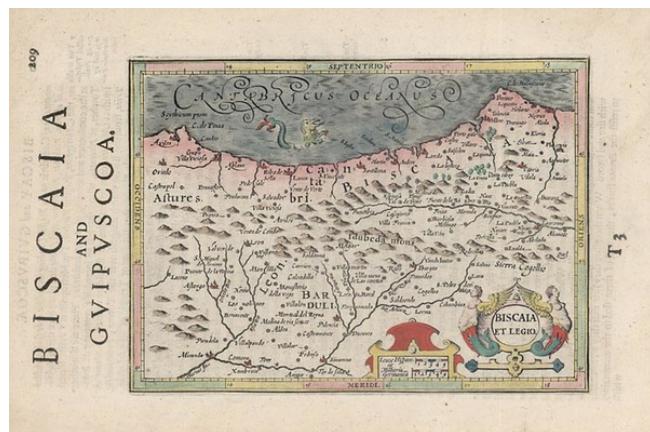

Barry Lawrence Ruderman Antique Maps Inc.

7407 La Jolla Boulevard
La Jolla, CA 92037

www.raremaps.com

(858) 551-8500
blr@raremaps.com

Biscaia et Legio

Stock#: 9488
Map Maker: Hondius - Mercator
Date: 1630
Place: Amsterdam
Color: Hand Colored
Condition: VG
Size: 8 x 6 inches
Price: SOLD

Description:

Decorative regional map, with cartouche and sea monster. Covers the coast of Spain from Aviles to Motrico, showing all of Biscaya and Leon. From an English Edition of the Mercator-Hondius Atlas. Nice full color example.