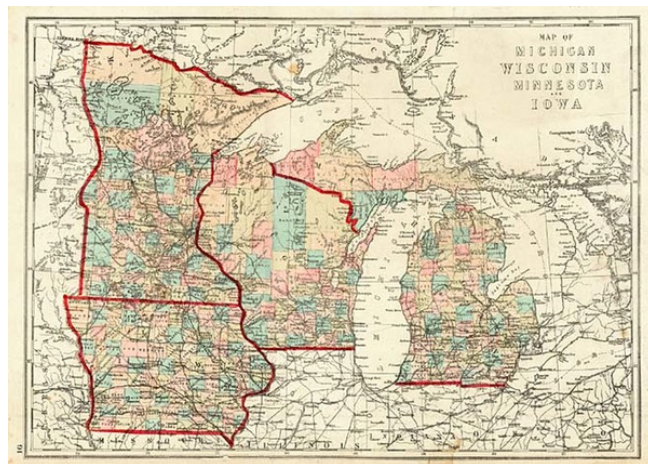

## Map of Michigan, Wisconsin, Minnesota and Iowa

**Stock#:** 9444  
**Map Maker:** Williams  
**Date:** 1873  
**Place:** New York  
**Color:** Color  
**Condition:** VG+  
**Size:** 17 x 13 inches  
**Price:** SOLD

### Description:

Scarce regional map, colored by counties and showing towns, mountains, rivers, railroads, etc. This map was originally engraved in the late 1850s as part of a wall map by Rogers & Johnston, and represents a unique and long running collaboration between American and British cartographic publishers.