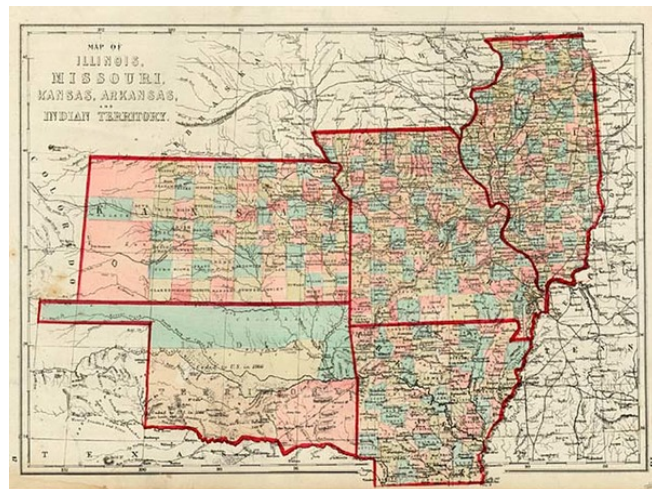

Barry Lawrence Ruderman Antique Maps Inc.

7407 La Jolla Boulevard
La Jolla, CA 92037

www.raremaps.com

(858) 551-8500
blr@raremaps.com

Map of Illinois, Missouri, Kansas, Arkansas, and Indian Territory

Stock#: 9443
Map Maker: Williams
Date: 1873
Place: New York
Color: Hand Colored
Condition: VG+
Size: 17 x 13 inches
Price: SOLD

Description:

Interesting map of Indian Territory, etc., hand colored by counties.

Detailed Condition: