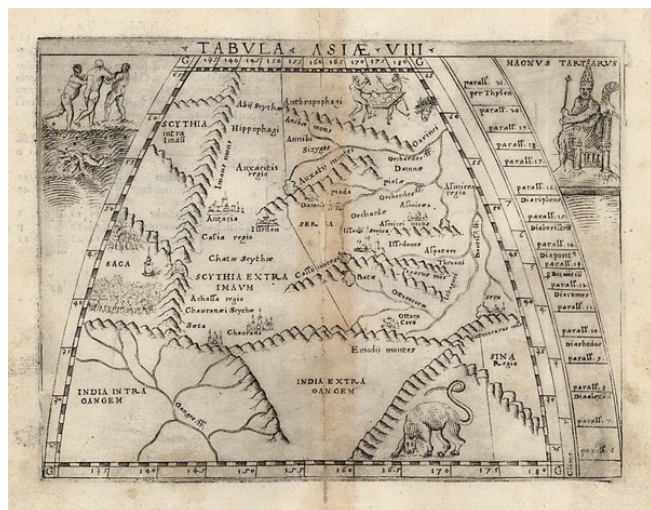

Barry Lawrence Ruderman Antique Maps Inc.

7407 La Jolla Boulevard
La Jolla, CA 92037

www.raremaps.com

(858) 551-8500
blr@raremaps.com

Tabula Asiae VIII [India & Central Asia]

Stock#: 9417
Map Maker: Gastaldi
Date: 1548
Place: Venice
Color: Uncolored
Condition: VG-
Size: 6.5 x 5 inches
Price: SOLD

Description:

A fair example of Gastaldi's regional map of the source of the Ganges, Cchythia, the Anthropophagi region, etc., extending to China. The king of Tartary and a cannibal? Scene are shown, along with an indigenous animal. Minor loss and discoloration at the centerfold. Normally a \$500.00 map. Giacomo Gastaldi is considered as the foremost Italian cartographer of the 16th century along with Paolo Forlani. From Piedmont, Gastaldi established his reputation in Venice and was cosmographer to the Republic of Venice. Gastaldi enjoyed a productive relationship with Giovanni Ramusio, Secretary of the Venice Senate, who used Gastaldi's maps for his *Navigazioni et Viaggi*. This map is from Gastaldi's edition of Ptolemy, *Ptolemeo. La Geografia...*, begun as early as 1542 and published in Venice in 1548. There is Italian text on verso.