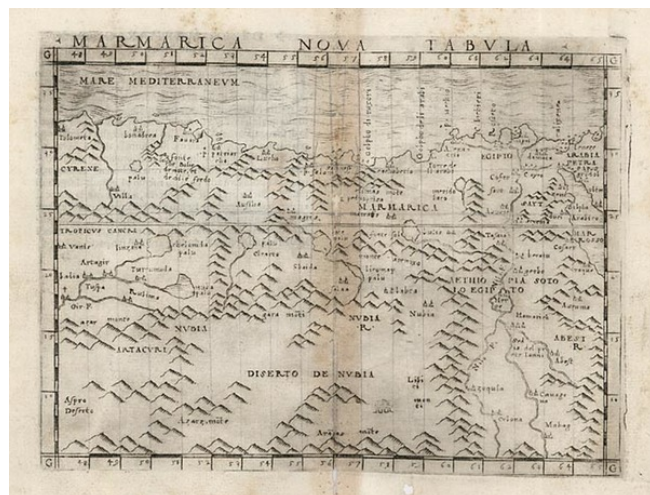

Barry Lawrence Ruderman Antique Maps Inc.

7407 La Jolla Boulevard
La Jolla, CA 92037

www.raremaps.com

(858) 551-8500
blr@raremaps.com

Marmarica Nova Tabula

Stock#: 9406
Map Maker: Gastaldi
Date: 1548
Place: Venice
Color: Uncolored
Condition: VG-
Size: 6.5 x 5 inches
Price: SOLD

Description:

A fair example of Gastaldi's map of a portion of North Africa, centered on the Nubia Desert and showing Egypt, the Nile, etc. Minor loss and discoloration at the centerfold. Normally a \$500.00 map. Giacomo Gastaldi is considered as the foremost Italian cartographer of the 16th century along with Paolo Forlani. From Piedmont, Gastaldi established his reputation in Venice and was cosmographer to the Republic of Venice. Gastaldi enjoyed a productive relationship with Giovanni Ramusio, Secretary of the Venice Senate, who used Gastaldi's maps for his *Navigazioni et Viaggi*. This map is from Gastaldi's edition of Ptolemy, *Ptolemeo, La Geografia...*, begun as early as 1542 and published in Venice in 1548. There is Italian text on verso.