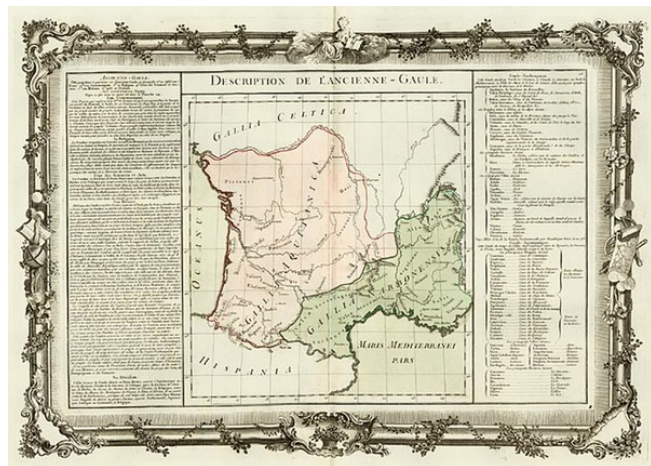

Barry Lawrence Ruderman Antique Maps Inc.

7407 La Jolla Boulevard
La Jolla, CA 92037

www.raremaps.com

(858) 551-8500
blr@raremaps.com

Description De L'Ancienne-Gaule

Stock#: 9369r
Map Maker: Buy de Mornas
Date: 1756
Place: Paris
Color: Hand Colored
Condition: VG+
Size: 24.5 x 14.5 inches
Price: SOLD

Description:

Decorative and interesting map of Ancient France.

Includes remarkable decorative borders found only in the deluxe edition of Buy De Mornas' *Atlas Methodique et Elementaire de Goographie et l'Histoire*. Includes remarkable decorative borders found only in the deluxe edition of Buy De Mornas' atlas.