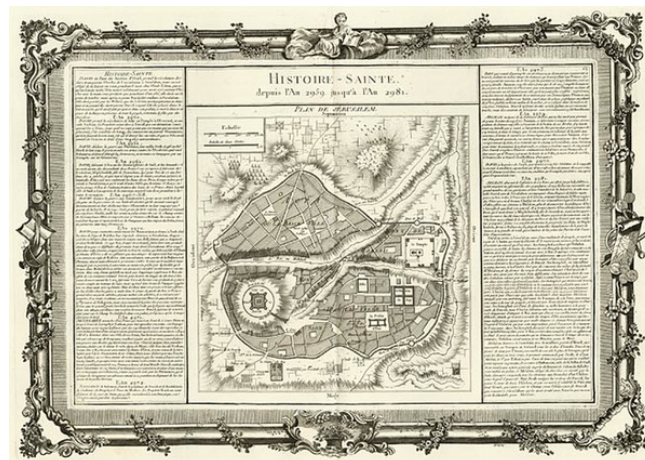

Barry Lawrence Ruderman Antique Maps Inc.

7407 La Jolla Boulevard
La Jolla, CA 92037

www.raremaps.com

(858) 551-8500
blr@raremaps.com

Plan of Jerusalem

Stock#: 9354r
Map Maker: Buy de Mornas
Date: 1756
Place: Paris
Color: Hand Colored
Condition: VG+
Size: 24.5 x 14.5 inches
Price: SOLD

Description:

Scarce interesting plan of Jerusalem from the time of David. Includes remarkable decorative borders found only in the deluxe edition of Buy De Mornas' Atlas Methodique et Elementaire de Goographie et l'Histoire.