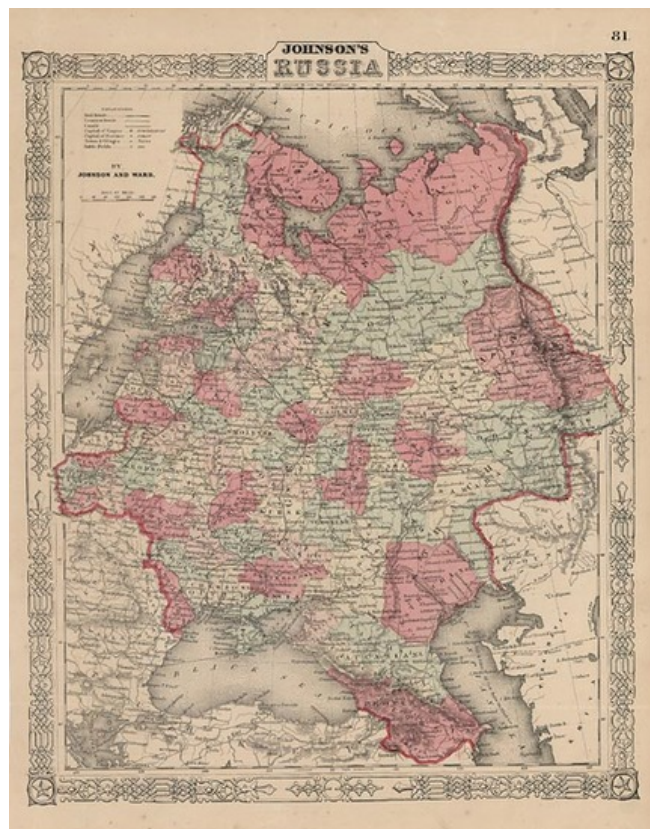

## Tabula Africae III

**Stock#:** 9352  
**Map Maker:** Gastaldi  
**Date:** 1548  
**Place:** Venice  
**Color:** Uncolored  
**Condition:** VG-  
**Size:** 6.5 x 5 inches  
**Price:** SOLD

### Description:

A fair example of Gastaldi's map of the Northeastern portion of Africa, based on Ptolemy. Extends east to Egypt and the Red Sea and south to Libya Interior. Snake with a human head and Ophimchus (winged creature) are shown. appear on the map. Minor discoloration at the centerfold. Normally a \$500.00 map. Giacomo Gastaldi is considered as the foremost Italian cartographer of the 16th century along with Paolo Forlani. From Piedmont, Gastaldi established his reputation in Venice and was cosmographer to the Republic of Venice. Gastaldi enjoyed a productive relationship with Giovanni Ramusio, Secretary of the Venice Senate, who used Gastaldi's maps for his Navigazioni et Viaggi. This map is from Gastaldi's edition of Ptolemy, Ptolemeo. La Geografia..., begun as early as 1542 and published in Venice in 1548. There is Italian text on verso.