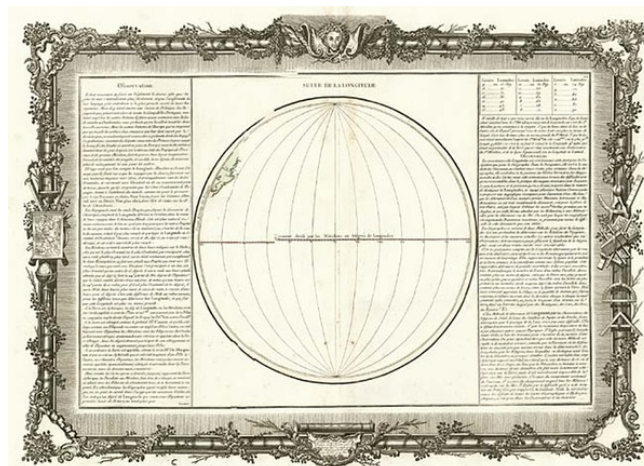

## Suite De La Longitude

**Stock#:** 9340r  
**Map Maker:** Buy de Mornas  
**Date:** 1756  
**Place:** Paris  
**Color:** Hand Colored  
**Condition:** VG+  
**Size:** 24.5 x 14.5 inches  
**Price:** SOLD

### Description:

Decorative hemispheric projection, showing longitude. Includes remarkable decorative borders found only in the deluxe edition of Buy De Mornas' Atlas Methodique et Elementaire de Goographie et l'Histoire.