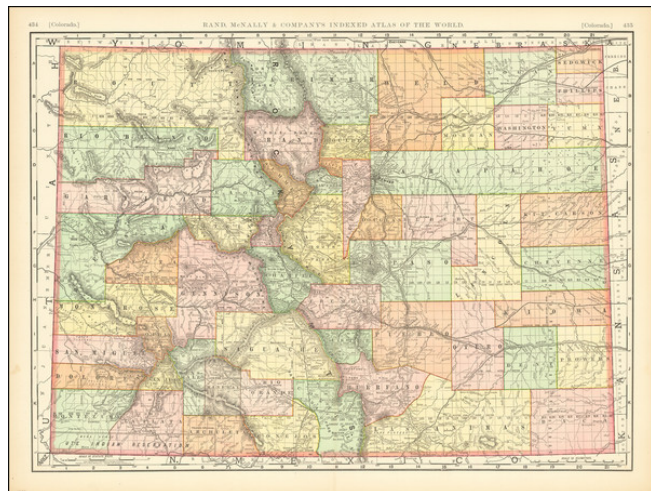

## Colorado

**Stock#:** 92957  
**Map Maker:** Rand McNally & Company  
**Date:** 1898  
**Place:** Chicago  
**Color:** Color  
**Condition:** VG+  
**Size:** 26 x 19.5 inches  
**Price:** \$ 175.00

### Description:

Large format detailed map of Colorado, showing towns, rivers, railroads, mountains, lakes, etc. Beautifully colored with many statistics.

From Rand Mc Nally & Sons *Commercial Atlas of America*.