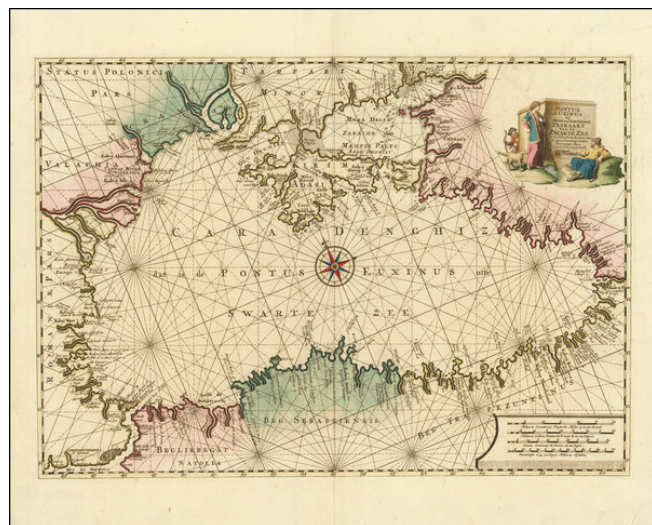

Stock#: 92727
Map Maker: Ottens
Date: 1745
Place: Amsterdam
Color: Hand Colored
Condition: VG+
Size: 23 x 16.5 inches
Price: \$ 1,100.00

Description:

Fine example of Ottens Sea Chart of the Black Sea region, based upon Van Keulen's 3 sheet map of the region.

The map extends from Constantinopoli (Istanbul) in the south to the Sea of Azov and neighboring regions, identifying in fine detail the the coastal cities and depths of the coastal waters.

The map is embellished with a large cartouche and deciation of th Nicolas Witsen, Mayor of the City of Amsterdam, along with rhumblines, a scale of miles and decorative compass rose.