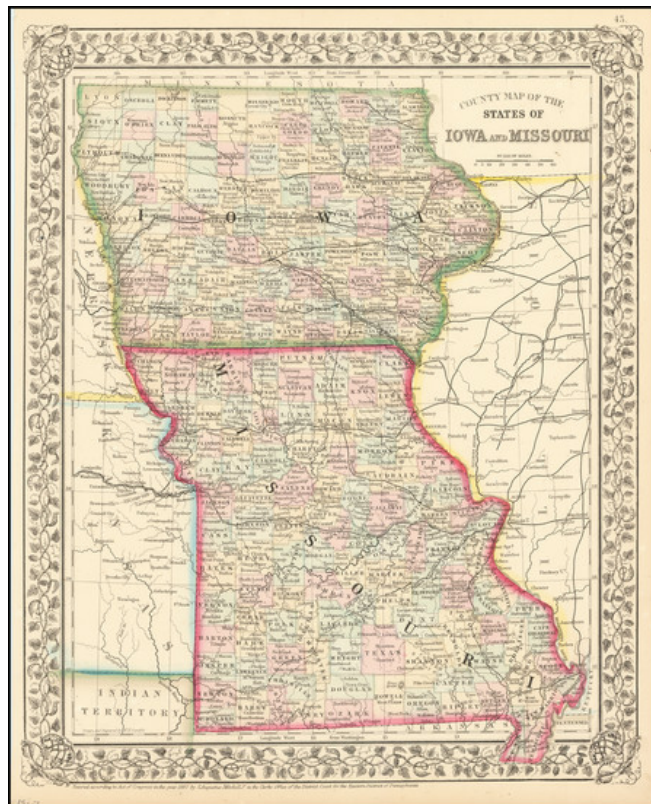

## County Map of the States of Iowa and Missouri

**Stock#:** 92709  
**Map Maker:** Mitchell Jr.  
**Date:** 1867  
**Place:** Philadelphia  
**Color:** Hand Colored  
**Condition:** VG  
**Size:** 11.5 x 14 inches  
**Price:** \$ 125.00

### Description:

Attractive map of Iowa and Missouri, colored by counties.

Shows towns, roads, railroads, rivers, etc.