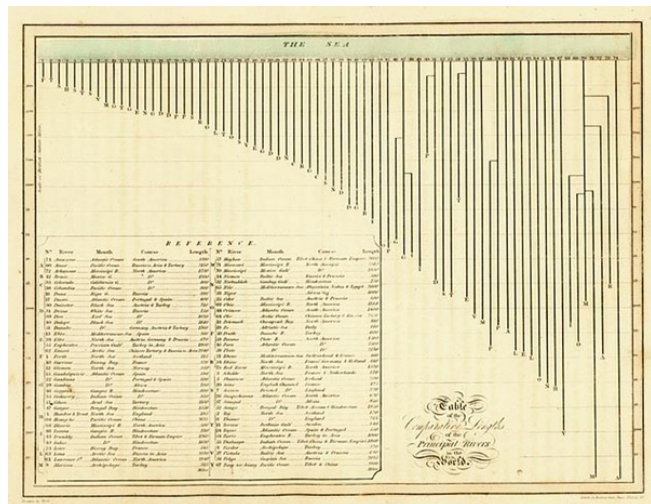

Barry Lawrence Ruderman Antique Maps Inc.

7407 La Jolla Boulevard
La Jolla, CA 92037

www.raremaps.com

(858) 551-8500
blr@raremaps.com

Table of the Comparative Lengths of the Principal Rivers of the World

Stock#: 9266
Map Maker: Wyld
Date: 1819
Place: Edinburgh
Color: Outline Color
Condition: VG+
Size: 11.5 x 9 inches
Price: SOLD

Description:

Interesting rivers map, with reference chart.

Detailed Condition: