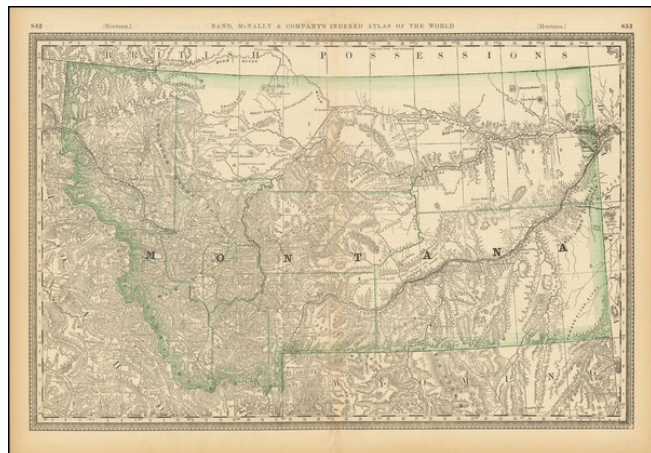

## (Montana Territory)

**Stock#:** 92640  
**Map Maker:** Rand McNally & Company  
**Date:** 1883  
**Place:** Chicago  
**Color:** Color  
**Condition:** VG+  
**Size:** 19.5 x 13 inches  
**Price:** \$ 275.00

### Description:

Highly detailed map of Montana Territory, showing towns, rivers, railroads, mountains, lakes, etc.

One of the earliest separately issued maps of Montana to appear in a commercial atlas.

### Detailed Condition:

Faint toning at the edges.