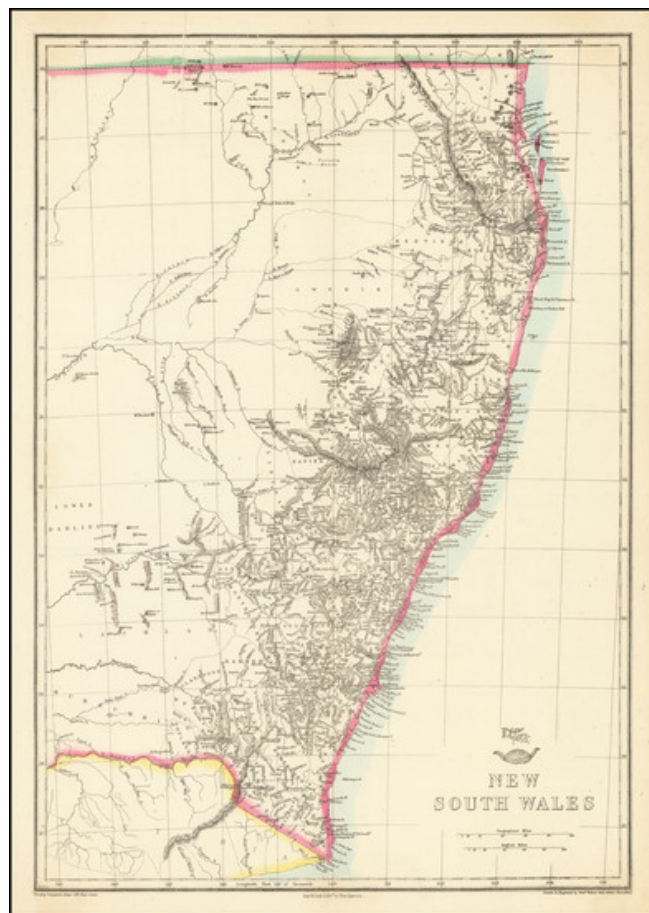

Barry Lawrence Ruderman Antique Maps Inc.

7407 La Jolla Boulevard
La Jolla, CA 92037

www.raremaps.com

(858) 551-8500
blr@raremaps.com

New South Wales

Stock#: 92561
Map Maker: Weller
Date: 1858
Place: London
Color: Outline Color
Condition: VG
Size: 12 x 17 inches
Price: \$ 175.00

Description:

Highly detailed map of New South Wales, from the *Weekly Dispatch Atlas*.

Includes nice early detail in the interior of NSW and fine detail along the coast.

'*The Weekly Dispatch*' newspaper between the years 1856 and 1862, included in each edition, a map of a part of the world. During this period a total of 118 maps were issued. The maps bear the distinctive sign of a half globe with the figure of Mercury above. The engravers varied, but included John Dower and Edward Weller.

In 1863 '*The Dispatch Atlas*' was published, which contained a series of English county maps. The two were combined in 1865 as '*Cassell's Complete Atlas*', with many maps in a large scale of areas not often

**Barry Lawrence Ruderman
Antique Maps Inc.**

7407 La Jolla Boulevard
La Jolla, CA 92037

www.raremaps.com

(858) 551-8500
blr@raremaps.com

New South Wales

seen, including a number a town plans.

Detailed Condition: