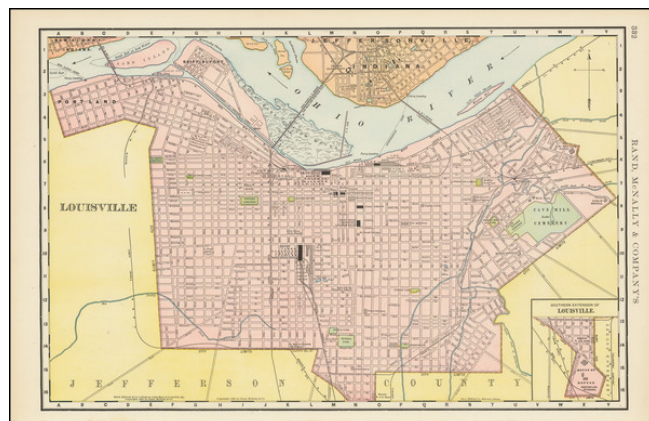

Barry Lawrence Ruderman Antique Maps Inc.

7407 La Jolla Boulevard
La Jolla, CA 92037

www.raremaps.com

(858) 551-8500
blr@raremaps.com

Map of Louisville

Stock#: 92545
Map Maker: Rand & McNally
Date: 1898
Place: Chicago
Color: Color
Condition: VG+
Size: 19.5 x 12.5 inches
Price: \$ 195.00

Description:

Large format highly detailed map of Louisville, Kentucky.

The best large format map of Louisville to appear in a 19th-century commercial atlas.

A fine example of this highly detailed map, from *Rand McNally's Indexed Atlas of the World*, perhaps the best large format late 19th-century atlas published in America.