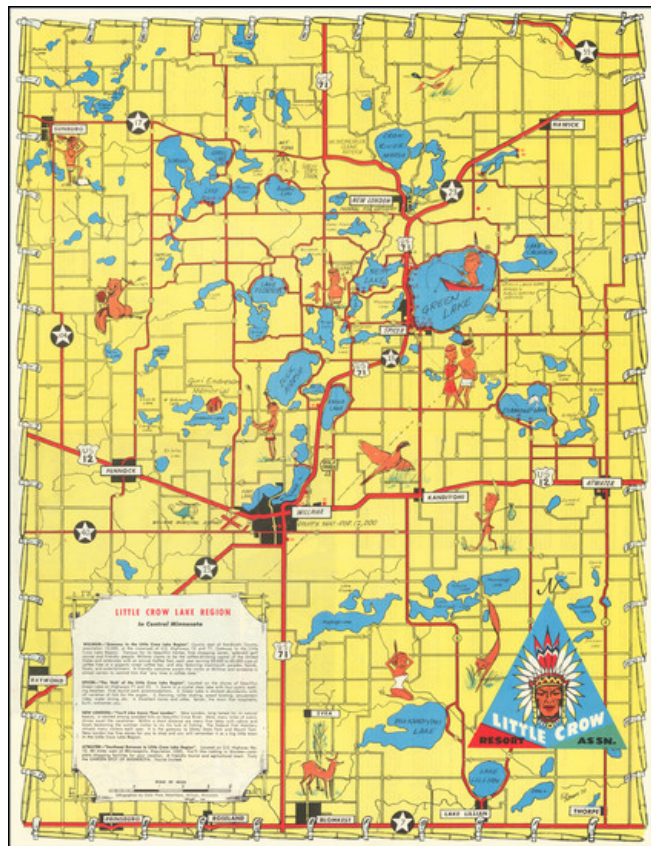

## Little Crow Lake Region

**Stock#:** 92386  
**Map Maker:** Peterson  
**Date:** 1959  
**Place:** Willmar, Minnesota  
**Color:** Color  
**Condition:** VG+  
**Size:** 17 x 21 inches  
**Price:** \$ 195.00

### Description:

Lively pictorial map of the Little Crow Lake Region of central Minnesota, published by the Little Crow Resort Association.

The map is filled with colorful caricature vignettes of native Americans and local wild life.

Lakes featured include Green Lake, Nest Lake, Norway Lake, Lake Florida, Solomon Lake, Diamond Lake, Lake Andrew, Games Lake, Eagle Lake, Elkhorn Lake, Henderson Lake, Long Lake, Big Kandiyohi Lake and George Lake and more. Towns featured include New London, Spicer, Pennock, Willmar, Kandiyohi, Atwater, Hawick, Prinsburg, Roseland, Blomkest, Thorpe and Lake Lillian.