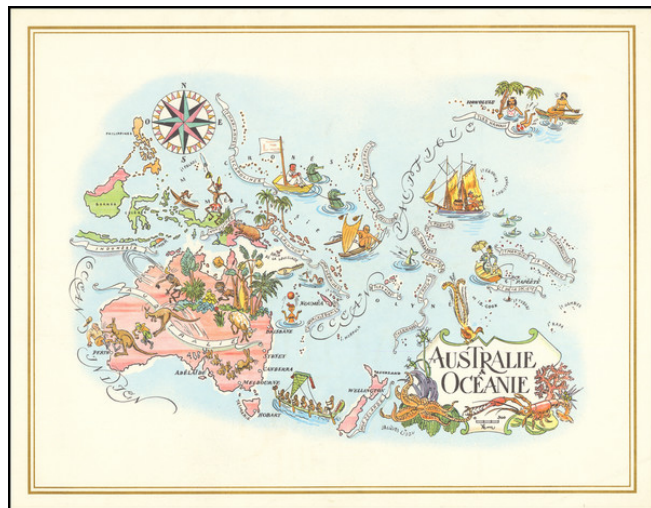

Barry Lawrence Ruderman Antique Maps Inc.

7407 La Jolla Boulevard
La Jolla, CA 92037

www.raremaps.com

(858) 551-8500
blr@raremaps.com

Australie & Oceanie

Stock#: 92378
Map Maker: Liozu
Date: 1951
Place: Paris
Color: Color
Condition: VG+
Size: 9 x 12 inches
Price: SOLD

Description:

Decorative map of Australia, the Philippines, New Guinea, New Zealand and the South Pacific, published by Jacques Lizou.

Lizou published a number of maps in this style in 1951, including maps of the French provinces, etc.