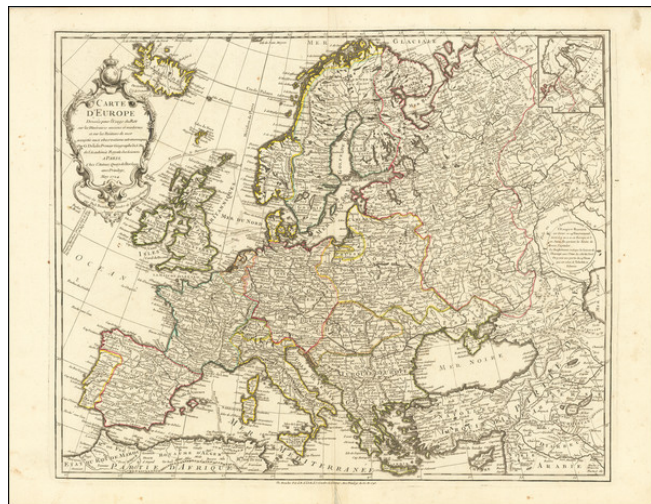

**Barry Lawrence Ruderman
Antique Maps Inc.**

7407 La Jolla Boulevard
La Jolla, CA 92037

www.raremaps.com

(858) 551-8500
blr@raremaps.com

Carte D'Europe Dressee pour l'Usage du Roy . . . 1724

Stock#: 92337
Map Maker: Buache
Date: 1724 (1745)
Place: Paris
Color: Outline Color
Condition: VG
Size: 24 x 19.5 inches
Price: \$ 375.00

Description:

Nice example of Philippe Buache's edition of De L'Isle's map of Europe, colored by countries, with a decorative cartouche and coat of arms.

Extends from the Premier Meridian fixe a l'isle de fer Par la declaration du Roy Louis XIII to Muscovie and the Caspian Sea. Rocher de Bresil (the mythical island) still appears.