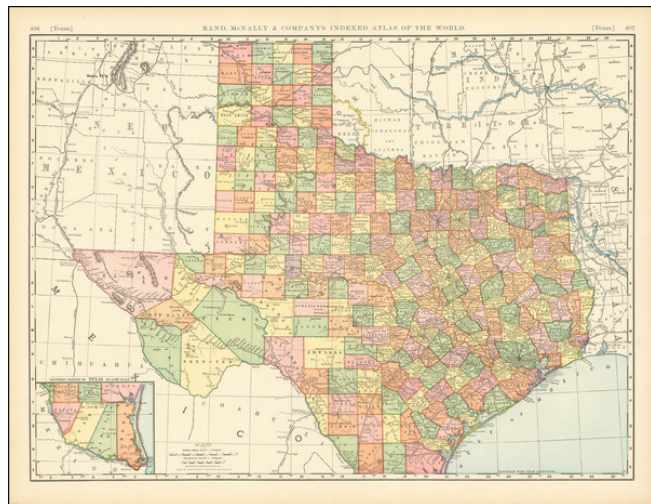

Barry Lawrence Ruderman Antique Maps Inc.

7407 La Jolla Boulevard
La Jolla, CA 92037

www.raremaps.com

(858) 551-8500
blr@raremaps.com

Rand McNally & Company's Indexed Atlas of the World Map of Texas

Stock#: 92232
Map Maker: Rand McNally & Company
Date: 1898
Place: Chicago
Color: Color
Condition: VG+
Size: 26 x 19.5 inches
Price: SOLD

Description:

Excellent highly detailed map of Texas, colored by counties.

Shows towns, rivers, lakes, roads, railroads, etc.

Detailed Condition: