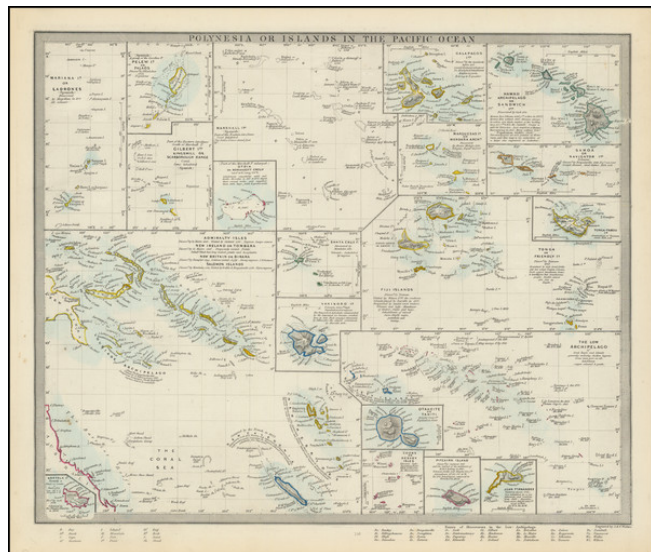

Barry Lawrence Ruderman Antique Maps Inc.

7407 La Jolla Boulevard
La Jolla, CA 92037

www.raremaps.com

(858) 551-8500
blr@raremaps.com

Polynesia, or Islands In the Pacific Ocean

Stock#: 92227
Map Maker: SDUK
Date: 1860
Place: London
Color: Color
Condition: VG
Size: 15.5 x 13 inches
Price: \$ 125.00

Description:

Highly detailed map of the Polynesian Islands.

The Society for the Diffusion of Useful Knowledge was active from the 1830s through the 1860s and published some of the best regional maps of the era.