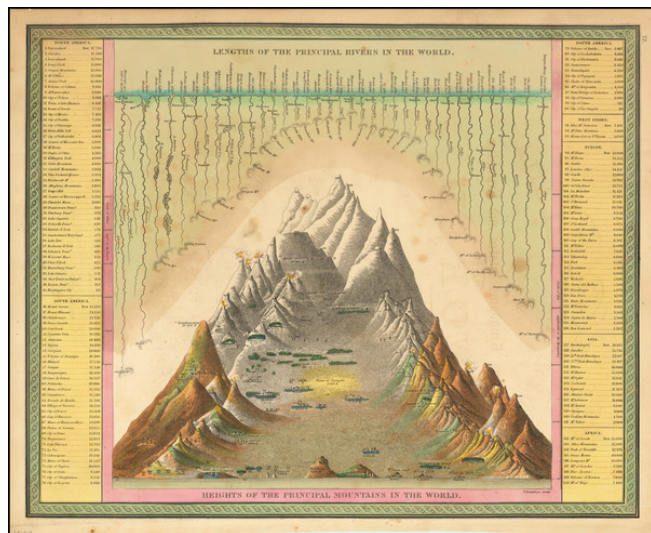

## Lengths of the Principal Rivers in the World. Heights of the Principal Mountains in the World

**Stock#:** 92112  
**Map Maker:** Mitchell  
**Date:** 1847  
**Place:** Philadelphia  
**Color:** Hand Colored  
**Condition:** VG  
**Size:** 16 x 13 inches  
**Price:** SOLD

### Description:

Interesting chart illustrating the principal mountains and rivers of the World, with a key on either side identifying the mountains and rivers shown, including a number of active volcanoes.