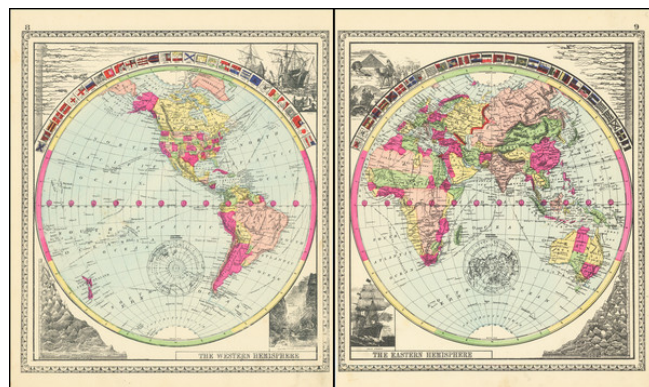

## The Western Hemisphere (and) The Eastern Hemisphere

**Stock#:** 92097  
**Map Maker:** Tunison  
**Date:** 1887  
**Place:** Jacksonville IL  
**Color:** Color  
**Condition:** VG+  
**Size:** 11 x 12 inches (each)  
**Price:** \$ 175.00

### Description:

Decorative pair of maps of the hemispheres, embellished with sailing scenes, flags and charts of the mountains and rivers.