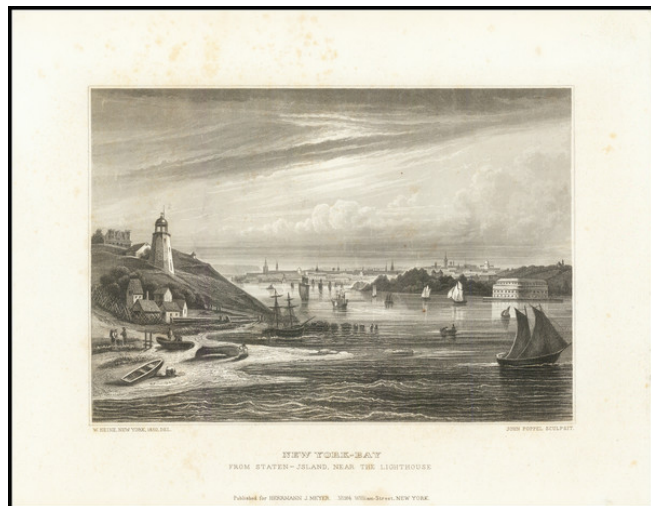

## New York-Bay From Staten Jsland, Near The Lighthouse

**Stock#:** 92079  
**Map Maker:** Meyer  
**Date:** 1850  
**Place:** New York  
**Color:** Uncolored  
**Condition:** VG  
**Size:** 6.5 x 5.5 inches  
**Price:** \$ 125.00

### Description:

Striking view of New York City from Staten Island, published for Hermann Meyer.