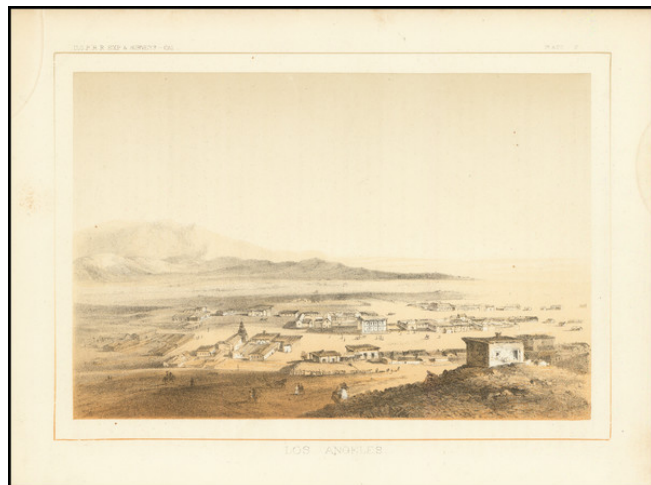

Barry Lawrence Ruderman Antique Maps Inc.

7407 La Jolla Boulevard
La Jolla, CA 92037

www.raremaps.com

(858) 551-8500
blr@raremaps.com

Los Angeles

Stock#: 92066
Map Maker: U.S. Pacific RR Survey
Date: 1856
Place: Washington
Color: Color
Condition: VG+
Size: 9.5 x 7 inches
Price: SOLD

Description:

One of the Earliest Obtainable Views of Los Angeles

One of the earliest views of Los Angeles, which accompanied Volume V of the *Reports of Explorations and Surveys To Ascertain The Most Practicable and Economical Route For A Railroad From The Mississippi River To the Pacific Ocean*, which was conducted by the Secretary of War.

The map focuses on Old Town Los Angeles, with the San Gabriel Mountains in the background.

Detailed Condition: