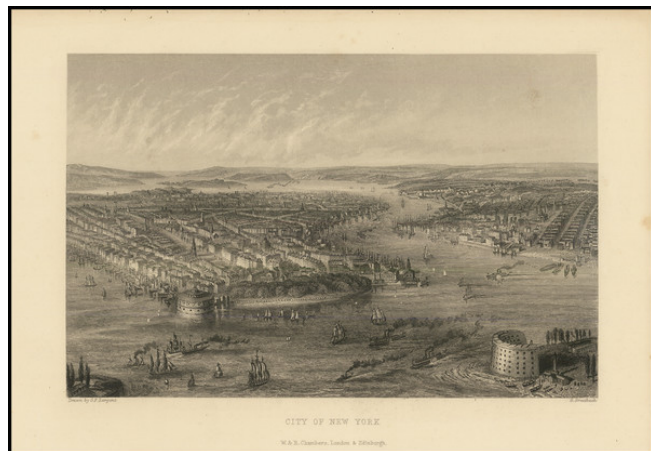

## New York

**Stock#:** 92002  
**Map Maker:** Sargent  
**Date:** 1850 circa  
**Place:** London, Edinburgh & Glasgow  
**Color:** Uncolored  
**Condition:** VG+  
**Size:** 8 x 5.5 inches  
**Price:** \$ 145.00

### Description:

Scarce steel engraved view of New York City from the southeast, drawn by G.F. Sargent and engraved by G. Greatbach.

The view was issued by William Mackenzie, but also issued by William Rae McPhun in Dublin, with the title "City of New York."