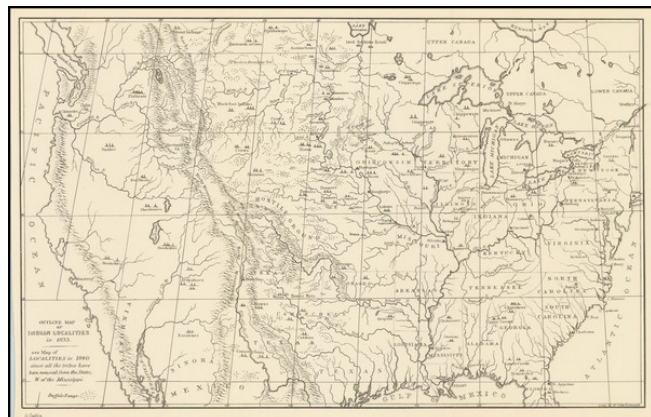

**Barry Lawrence Ruderman
Antique Maps Inc.**

7407 La Jolla Boulevard
La Jolla, CA 92037

www.raremaps.com

(858) 551-8500
blr@raremaps.com

Outline Map of Indian Localities in 1833.

Stock#: 91959
Map Maker: Catlin
Date: 1887
Place: Philadelphia
Color: Uncolored
Condition: VG+
Size: 13 x 8.5 inches
Price: SOLD

Description:

Later issue of the map of the United States illustrating Catlin's *Travels*. . .

The map shows territories and states, "Hostile Ground," and dots indicating buffalo range, with tribal territories labeled west to the Sierra Nevada.

More detail is shown east of the Rockies, where Catlin traveled in the 1830s.

Detailed Condition: