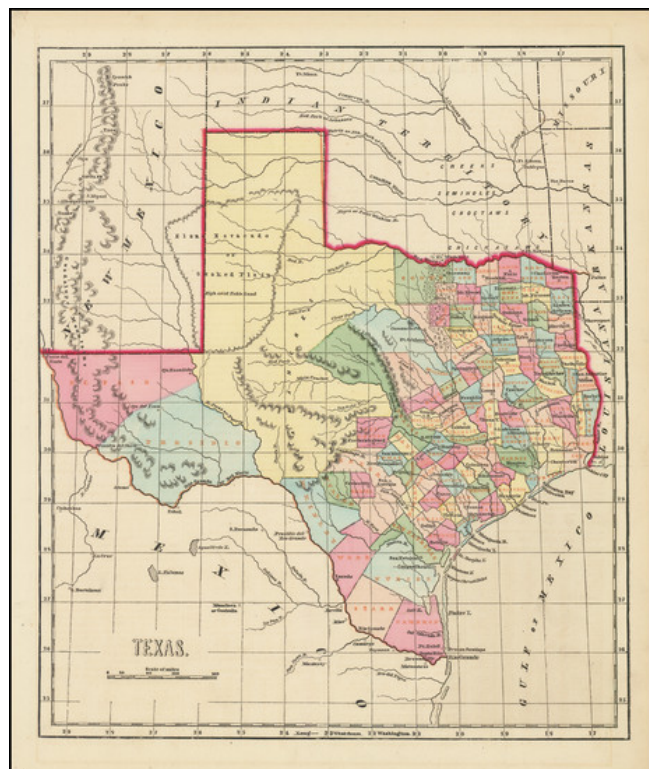

## Texas

**Stock#:** 91953  
**Map Maker:** Morse  
**Date:** 1856  
**Place:** New York  
**Color:** Hand Colored  
**Condition:** VG+  
**Size:** 12 x 14 inches  
**Price:** SOLD

### Description:

Scarce early map of Texas, colored by counties, from Morse's rare *General Atlas of the World*.

The map includes many early county configurations in the West.

The map employs the cerographic printing process, invented by the Morse family and described by David Woodward in *The All American Map*.