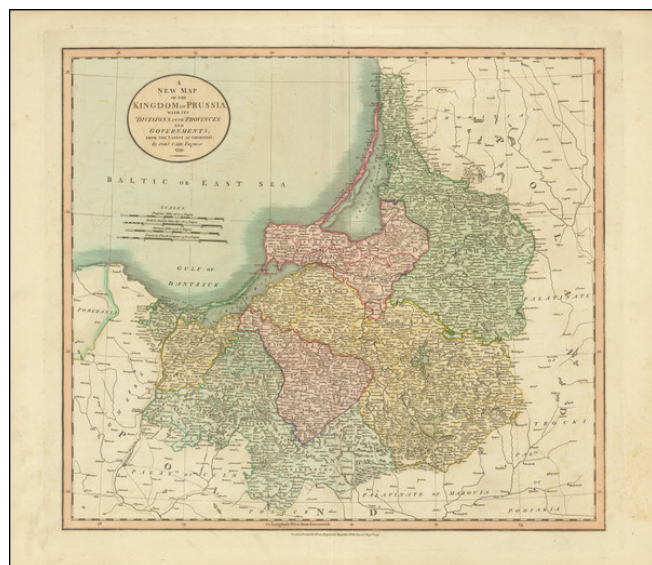

## A New Map of the Kingdom of Prussia with its Divisions Into Provinces and Governments . . . 1799

**Stock#:** 91881  
**Map Maker:** Cary  
**Date:** 1799  
**Place:** London  
**Color:** Hand Colored  
**Condition:** VG+  
**Size:** 20.5 x 18 inches  
**Price:** \$ 195.00

### Description:

Highly detailed regional map of Prussia, including the Baltic regions and part of Poland, from Cary's *Universal Atlas*, one of the finest atlases of the period.