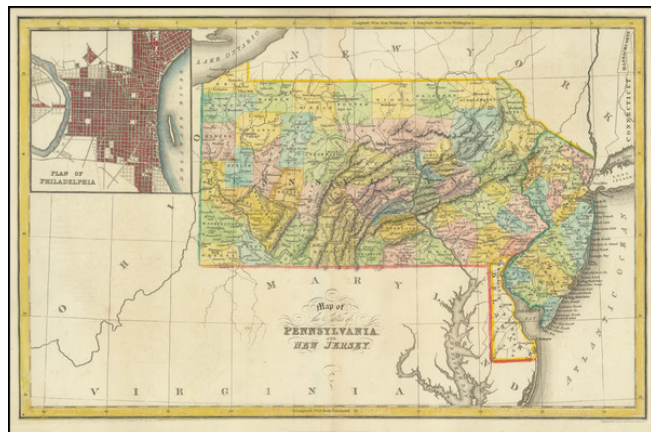

Barry Lawrence Ruderman Antique Maps Inc.

7407 La Jolla Boulevard
La Jolla, CA 92037

www.raremaps.com

(858) 551-8500
blr@raremaps.com

Map of the States of Pennsylvania and New Jersey (with plan of Philadelphia)

Stock#: 91844
Map Maker: Hinton, Simpkin & Marshall
Date: 1832
Place: London
Color: Hand Colored
Condition: VG+
Size: 15.5 x 10 inches
Price: \$ 225.00

Description:

Scarce early map of Pennsylvania and New Jersey, showing counties, rivers, towns, mountains, lakes, etc. Includes early roads.

This is one of the earliest British publications to show the US by states. An excellent collectors map. Inset of Philadelphia.

Detailed Condition: