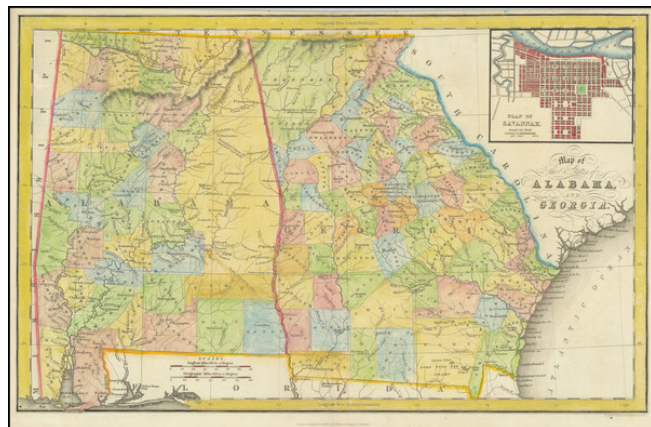

Barry Lawrence Ruderman Antique Maps Inc.

7407 La Jolla Boulevard
La Jolla, CA 92037

www.raremaps.com

(858) 551-8500
blr@raremaps.com

Map of the States of Alabama and Georgia [Inset Plan of Savannah]

Stock#: 91838
Map Maker: Hinton, Simpkin & Marshall
Date: 1832
Place: London
Color: Hand Colored
Condition: VG
Size: 16 x 10 inches
Price: \$ 345.00

Description:

Scarce early map of Georgia and Alabama, published by Hinton, Simpkin and Marshall in London.

The map is divided by counties, showing towns, roads, rivers, lakes, mountains, swamps, court houses, Indian Villages, Forts, etc.

Large region dedicated to Cherokee Indians and other large unsettled counties appear in Eastern Alabama. Early County configurations. One of the earliest separate maps of the two states published outside of America.