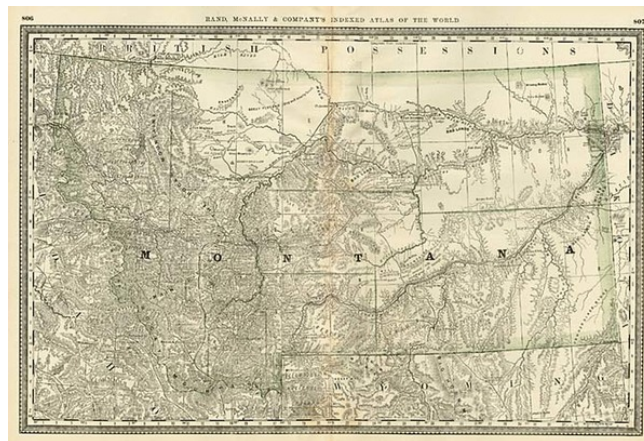

Barry Lawrence Ruderman Antique Maps Inc.

7407 La Jolla Boulevard
La Jolla, CA 92037

www.raremaps.com

(858) 551-8500
blr@raremaps.com

Montana

Stock#: 9150
Map Maker: Rand McNally & Company
Date: 1881
Place: Chicago
Color: Color
Condition: VG+
Size: 19 x 13 inches
Price: SOLD

Description:

Highly detailed map showing towns, rivers, railroads, mountains, lakes, etc. One of the earliest separately issued maps of Montana to appear in a commercial atlas.

Detailed Condition: