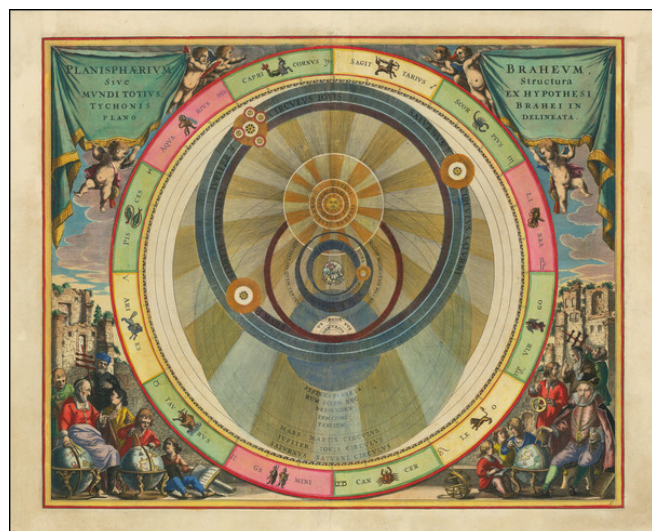

**Barry Lawrence Ruderman
Antique Maps Inc.**

7407 La Jolla Boulevard
La Jolla, CA 92037

www.raremaps.com

(858) 551-8500
blr@raremaps.com

**(Gold Highlights!) Planisphaerium Braheum Sive Structura Mundi Totius Ex Hypothesi
Tychonis Braehi In Plano Delineata . . .**

Stock#: 91326
Map Maker: Cellarius
Date: 1661
Place: Amsterdam
Color: Hand Colored
Condition: VG
Size: 20.5 x 16.5 inches
Price: $ 4,800.00

Description:

Tycho Brahe's Geo-Heliocentric Model of the Universe -- The Tychonic System

Heightened in Gold.

Fine example of Cellarius's chart illustrating Danish Astronomer Tycho Brahe's model of the universe, from the 1661 edition of Andreas Cellarius' *Harmonia Macrocosmica*.

As a compromise between the models of Ptolemy and Copernicus, the Danish Astronomer Tycho Brahe proposed a model of the Universe with the earth at the center and the Sun and Moon circling the Earth, but the other planets revolving around the Sun. The four moons of Jupiter are shown, and surrounding the map are depictions of the signs of the zodiac.

The diagram presents the Solar System in two configurations at opposite times of the year. The fully-realized illustration at the top shows the Sun as it enters the winter solstice, around December 21, whereas the thin lines at the bottom show the Solar System six months into the future as the Sun enters the sign of Cancer.

The chart includes a portrait of Tycho Brahe in the lower right, with rundown buildings in the background. It has been suggested that this kind of decrepit iconography was included by Cellarius to indicate antiquated knowledge, whereas clean and modern buildings represent the state-of-the-art.