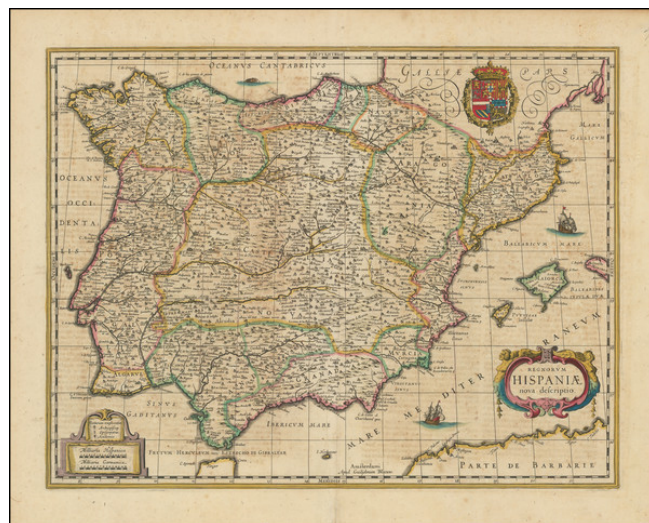

Barry Lawrence Ruderman Antique Maps Inc.

7407 La Jolla Boulevard
La Jolla, CA 92037

www.raremaps.com

(858) 551-8500
blr@raremaps.com

Regnorum Hispaniae nova descriptio

Stock#: 91145
Map Maker: Blaeu
Date: 1636 circa
Place: Amsterdam
Color: Hand Colored
Condition: VG
Size: 19.5 x 15 inches
Price: \$ 675.00

Description:

Fine example of Blaeu's general map of Spain, Portugal and the Balearides.

The map is embellished by a large cartouche, elaborate coat of arms, sailing ships and a sea monster.

Detailed Condition:

Old Color.