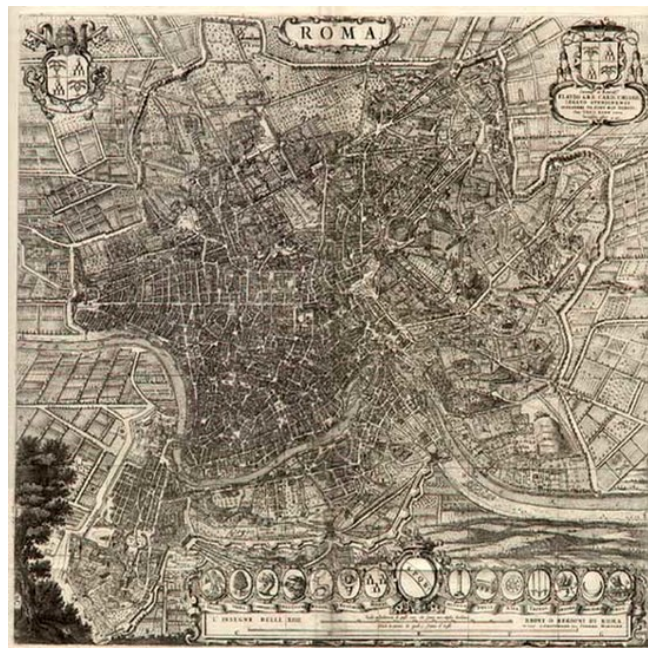

## Roma

**Stock#:** 9111  
**Map Maker:** Blaeu & Mortier  
**Date:** 1663  
**Place:** Amsterdam  
**Color:** Uncolored  
**Condition:** VG+  
**Size:** 24 x 22 inches  
**Price:** SOLD

### Description:

One of the most detailed plans of Rome to appear in a townbook in the 17th Century. This incredible work by Blaeu & Mortier illustrates virtually every building, bridge and statute and monument within the cities walls in striking detail. The insignias of the 14 regions of Rome are shown at the bottom, along with two large ornate cartouches and a title cartouche. Blaeu's townplans are much rarer than the works of his contemporaries. A striking and crisply engraved example in near fine condition.