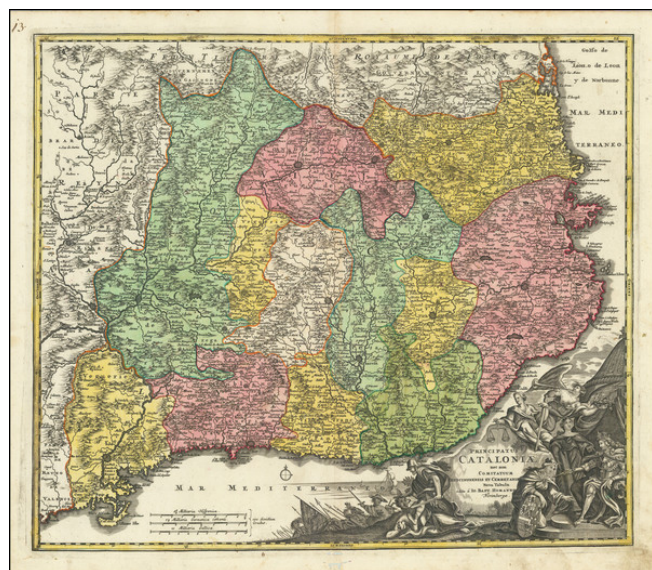

**Stock#:** 90954  
**Map Maker:** Homann  
**Date:** 1720  
**Place:** Nuremberg  
**Color:** Hand Colored  
**Condition:** VG+  
**Size:** 22.5 x 19 inches  
**Price:** \$ 795.00

**Description:**

Decorative example of Homann's map of Catalonia. Includes ornate cartouche, coat of arms, etc.

The present example would appear to be an early example of the map, pre-dating Homann's privilege.

**Detailed Condition:**

Wormhole in lower margin. Contemporary manuscript pagination in upper left.