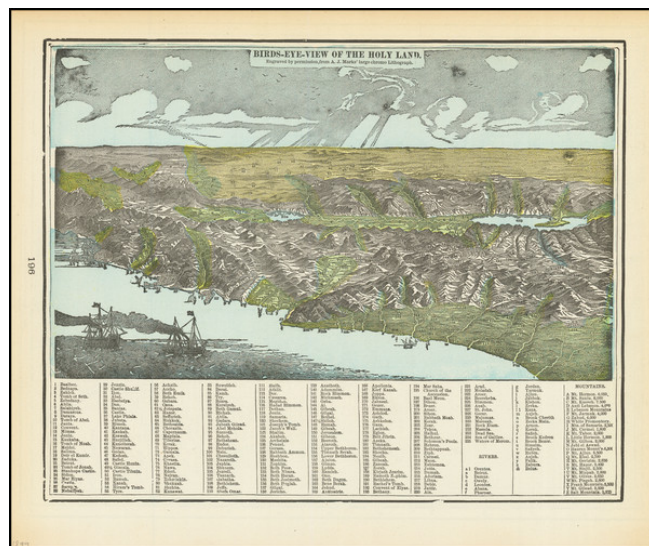

Barry Lawrence Ruderman Antique Maps Inc.

7407 La Jolla Boulevard
La Jolla, CA 92037

www.raremaps.com

(858) 551-8500
blr@raremaps.com

Birds Eye View of the Holy Land

Stock#: 90606
Map Maker: Cram
Date: 1891
Place: Chicago
Color: Color
Condition: VG+
Size: 12.5 x 10 inches
Price: \$ 125.00

Description:

Detailed view of the Holy Land, with a key locating more than 300 places.

Published in Chicago by one of America's leading map publishers, George F. Cram.

Detailed Condition: