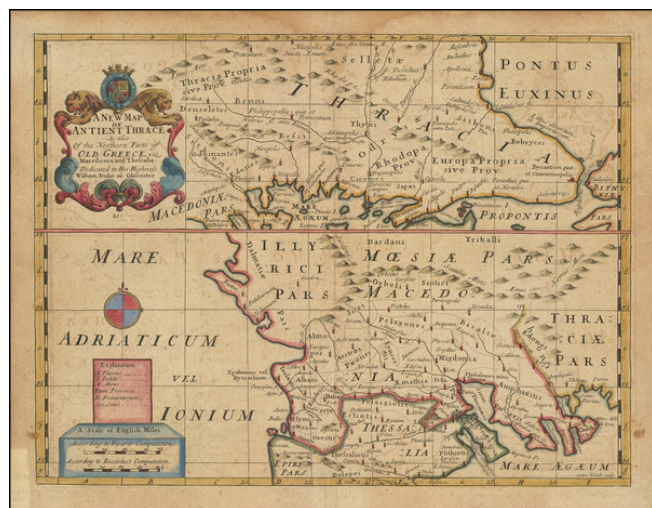

## A New Map of Antient Thrace, as also of the Northern Parts of Old Greece, viz Macedonia, and Thessalia.. Dedicated to his Highness William Duke of Gloucester

**Stock#:** 90592  
**Map Maker:** Wells  
**Date:** 1704  
**Place:** Oxford  
**Color:** Hand Colored  
**Condition:** Good  
**Size:** 19 x 14 inches  
**Price:** \$ 245.00

### Description:

Decorative map of part of Greece and the regions immediately to the north, between the Black Sea and the Adriatic sea.

This decorative map was part of a set of 22 maps dedicated to William, Duke of Gloucester, who was then an 11 year old student at Oxford. Gorgeous full color example and a fine dark impression.