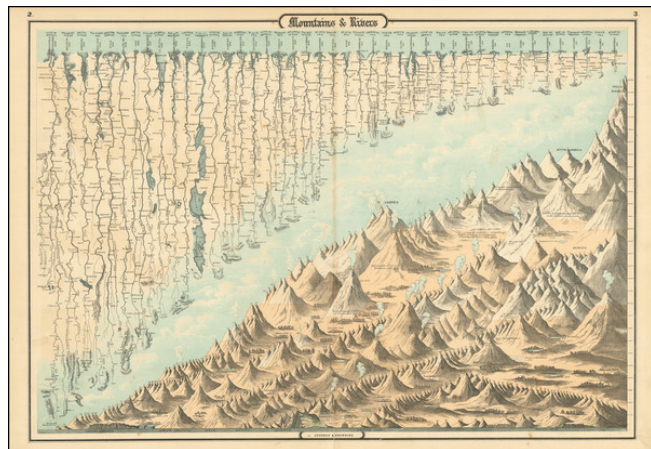

## Mountains & Rivers

**Stock#:** 90555  
**Map Maker:** Johnson & Browning  
**Date:** 1862  
**Place:** New York  
**Color:** Hand Colored  
**Condition:** VG  
**Size:** 23.5 x 16.5 inches  
**Price:** SOLD

### Description:

Decorative example of Johnson & Browning's mountains and rivers plate, showing the lengths of the principal rivers of the world and heights of the principal mountains.

Delineates volcanoes, mountain lakes and other features. Includes names and distances, and identifies continents. An interesting and decorative item.