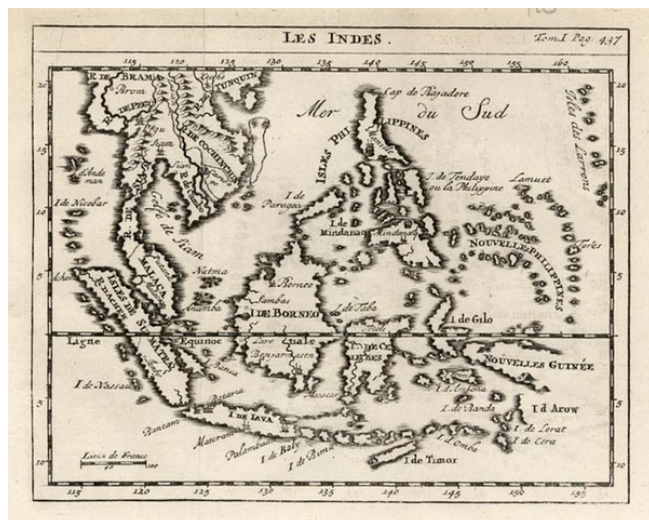

## Les Indes

**Stock#:** 9042  
**Map Maker:** Sanson fils  
**Date:** 1720 circa  
**Place:** Paris  
**Color:** Uncolored  
**Condition:** VG+  
**Size:** 7 x 5.5 inches  
**Price:** SOLD

### Description:

Striking map of Southeast Asia, extending west to the Ladrones, Tores and Nouvelle Guinée, east to Nicobar and Sumatra and North to the Gulf of Tonquin and Pegu, centered on the Philippines, Borneo and Gulf of Siam.