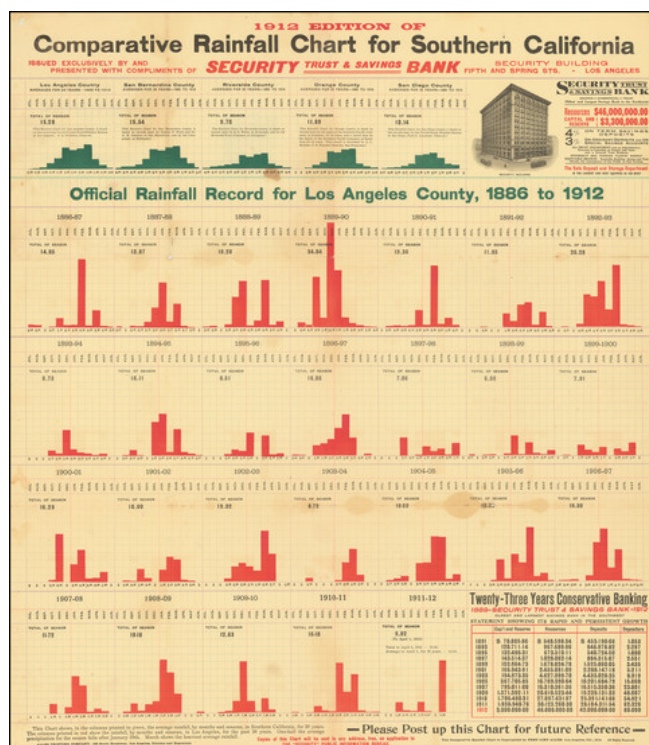

Stock#: 90314
Map Maker: Alles
Date: 1912
Place: Los Angeles
Color: Color
Condition: VG
Size: 22 x 25 inches (sheet size)
Price: SOLD

Description:

It Never Rains In California -- But A Chart of Southern California Rain Totals Can Still Be A Good Bank Promotional Item

Interesting infographic chart of Southern California Rainfall, published as a promotional item for Security Trust & Savings Bank.

Across the top, a bar chart of average rainfalls from 1886-1912 is shown for Los Angeles, Orange, Riverside, San Bernardino and San Diego Counties, shown on a monthly basis.