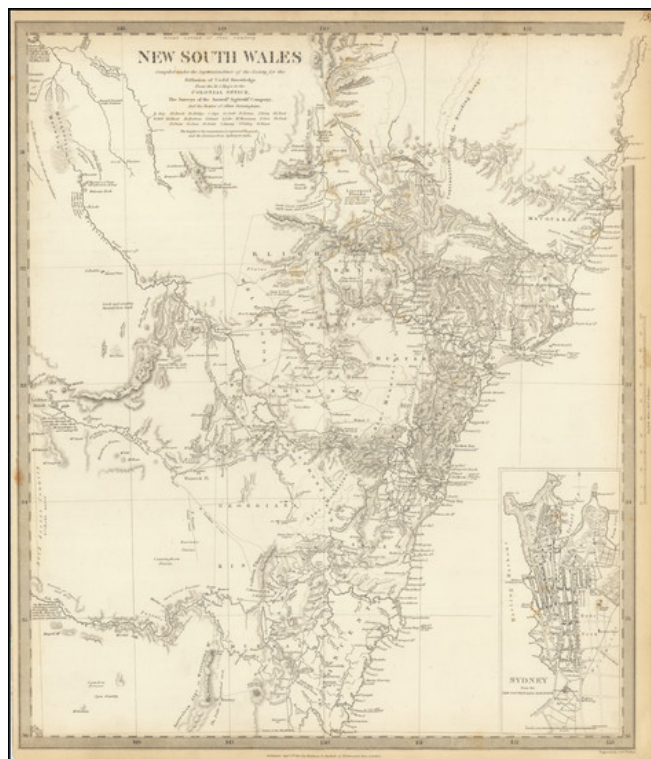

Barry Lawrence Ruderman Antique Maps Inc.

7407 La Jolla Boulevard
La Jolla, CA 92037

www.raremaps.com

(858) 551-8500
blr@raremaps.com

New South Wales . . .

Stock#: 90304
Map Maker: SDUK
Date: 1834
Place: London
Color: Uncolored
Condition: VG
Size: 13.5 x 15 inches
Price: \$ 145.00

Description:

Detailed map of New South Wales, based upon information at the Colonial office.

Shows towns, rivers, mountains, lakes, roads, islands, etc. Inset plan of Sydney.

The Society for the Diffusion of Useful Knowledge was active from the 1830s through the 1860s and published some of the best regional maps of the era.