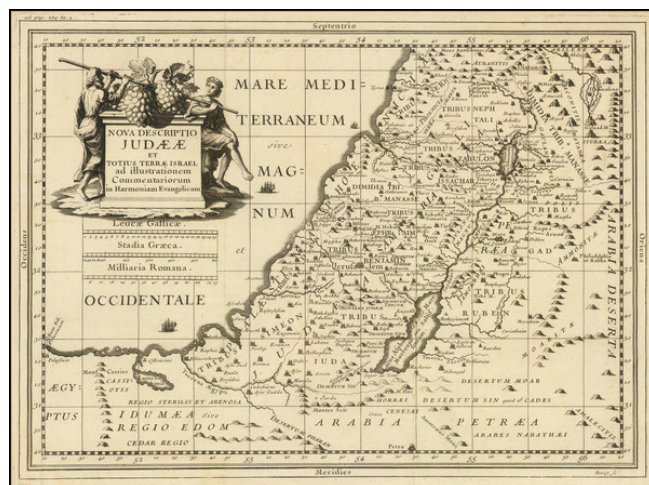

Barry Lawrence Ruderman Antique Maps Inc.

7407 La Jolla Boulevard
La Jolla, CA 92037

www.raremaps.com

(858) 551-8500
blr@raremaps.com

Nova Descriptio Judaeae et Totius Terrae Israel ad illustrationem Commentariorum in Harmoniam Evangelicam

Stock#: 90180
Map Maker: Berey
Date: 1700 circa
Place: Paris
Color: Uncolored
Condition: VG+
Size: 15 x 11 inches
Price: \$ 345.00

Description:

Detailed depiction of the region of Judea and the entire land of Israel, created in the 17th century to illustrate a commentary on the harmony of the Gospels.

The map is scarce in commerce, this being the first example we have offered for sale.

Detailed Condition: