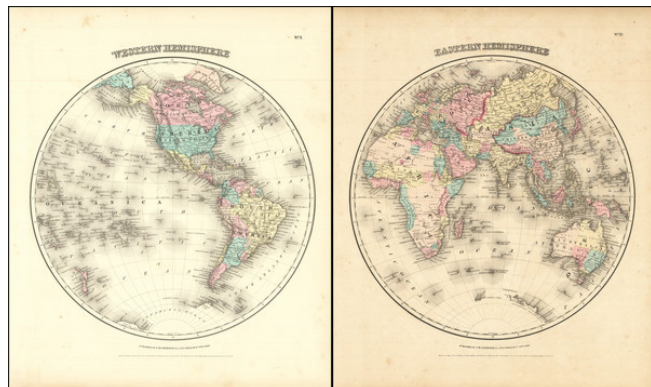

Barry Lawrence Ruderman Antique Maps Inc.

7407 La Jolla Boulevard
La Jolla, CA 92037

www.raremaps.com

(858) 551-8500
blr@raremaps.com

Eastern Hemisphere [with] Western Hemisphere

Stock#: 90040
Map Maker: Colton
Date: 1856
Place: New York
Color: Hand Colored
Condition: VG
Size: 13.5 x 14.5 inches each
Price: \$ 175.00

Description:

Interesting pair of maps of the hemispheres, colored by countries.

Includes an incomplete mapping of Antarctica. Alaska is still noted as being a Russian Possession and Hawaii is the Sandwich Islands.