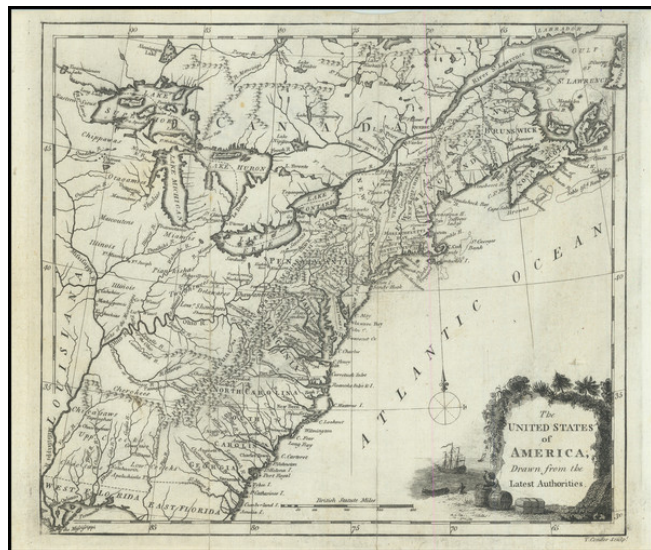

Barry Lawrence Ruderman Antique Maps Inc.

7407 La Jolla Boulevard
La Jolla, CA 92037

www.raremaps.com

(858) 551-8500
blr@raremaps.com

The United States of America Drawn from the Latest Authorities

Stock#: 89961
Map Maker: Conder
Date: 1790
Place: London
Color: Uncolored
Condition: VG
Size: 9 x 8 inches
Price: \$ 575.00

Description:

Striking map of the United States, showing the US shortly after the conclusion of the American Revolution.

The map pre-dates the formation of Tennessee. "Main" (sic) is located, but referred to as "belonging to Massachusetts" .

East and West Florida also appear. Several Indian Tribes are shown in the Mississippi Valley and the Ohio Valley.

Detailed Condition: