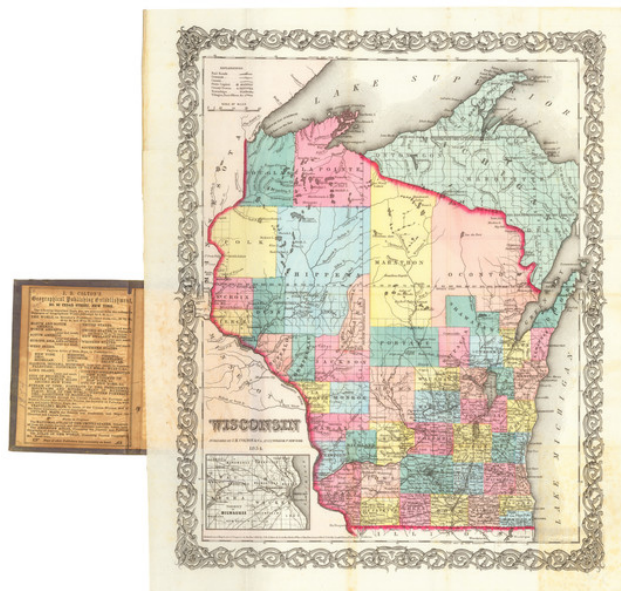

Barry Lawrence Ruderman Antique Maps Inc.

7407 La Jolla Boulevard
La Jolla, CA 92037

www.raremaps.com

(858) 551-8500
blr@raremaps.com

Wisconsin

Stock#: 89954
Map Maker: Colton
Date: 1859
Place: New York
Color: Hand Colored
Condition: VG
Size: 10.75 x 14 inches
Price: \$ 245.00

Description:

Separate, Pocket-Map Issue

Detailed map of Wisconsin, colored by counties, with massive Oconto, Marathon, La Pointe, Douglas, Polk, and Chippewa counties dominating the north.

Inset of "Vicinity of Milwaukee." Shows towns, townships, lakes, rivers, post offices, etc. Decorative border.

A terrific map, from J.H. Colton, one of the most prolific American mapmakers of the mid-19th century.

This map was probably based on Colton's township map of Wisconsin, which he began issuing earlier in the 1850s.

Detailed Condition:

Original hand-color. Folding map mounted in original cloth covers. Minor spotting where mounted to the covers and in the lower-right corner, otherwise excellent.