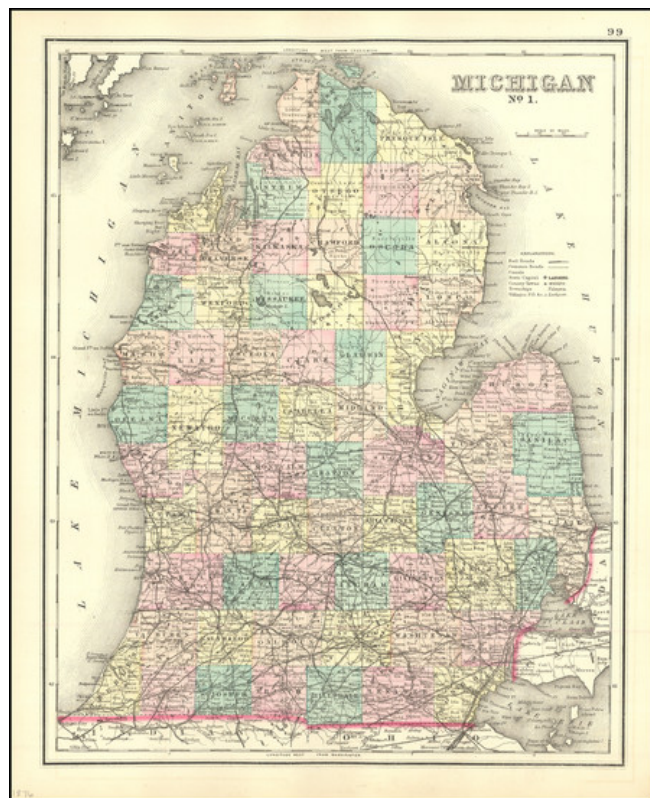

## Michigan No. 1

**Stock#:** 89950  
**Map Maker:** Gray  
**Date:** 1876  
**Place:** New York  
**Color:** Hand Colored  
**Condition:** VG+  
**Size:** 12 x 15 inches  
**Price:** \$ 175.00

### Description:

Antique map of the Lower Peninsula of Michigan.

Montmorency and Ogemaw Counties, organized in 1881 and 1875 respectively, are titled in a striped typeface.

### Detailed Condition:

Original hand-color. "Lake Superior and the Northern Part of Michigan No. 2" on verso, showing the Upper Peninsula.