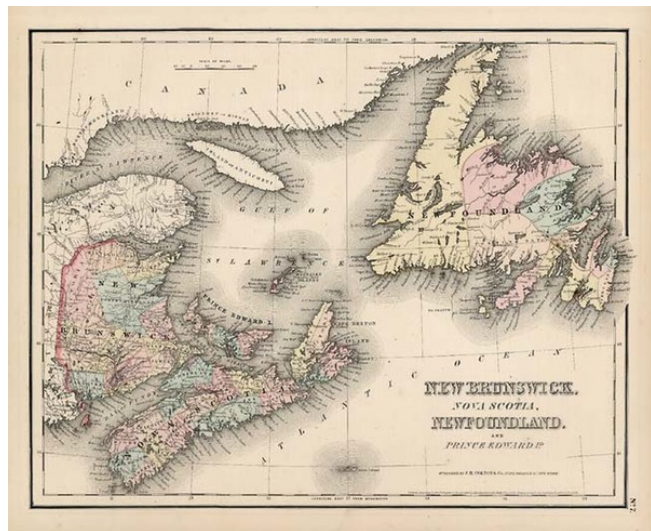

## New Brunswick Nova Scotia, New Foundland and Prince Edward Id.

**Stock#:** 8989  
**Map Maker:** Colton  
**Date:** 1857  
**Place:** New York  
**Color:** Hand Colored  
**Condition:** VG+  
**Size:** 15 x 13 inches  
**Price:** SOLD

### Description:

Detailed map, colored by county and showing towns, islands, lakes, rivers, roads, railroads, stations, etc. A terrific map, from JH Colton, one of the most prolific American mapmakers of the mid-19th Century.