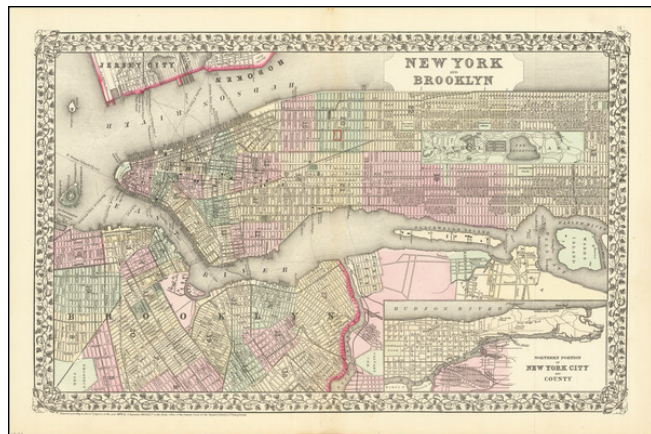

Barry Lawrence Ruderman Antique Maps Inc.

7407 La Jolla Boulevard
La Jolla, CA 92037

www.raremaps.com

(858) 551-8500
blr@raremaps.com

New York and Brooklyn

Stock#: 89824
Map Maker: Mitchell Jr.
Date: 1871
Place: Philadelphia
Color: Hand Colored
Condition: VG+
Size: 21 x 13.5 inches
Price: \$ 295.00

Description:

Detailed map of New York City, Brooklyn, etc., hand colored by wards.

Shows streets, buildings, parks, islands, ship works, ferries, rail lines, etc. Inset of the Northern portion of Manhattan.

One of the best large format commercial atlas maps of the period.

Detailed Condition: