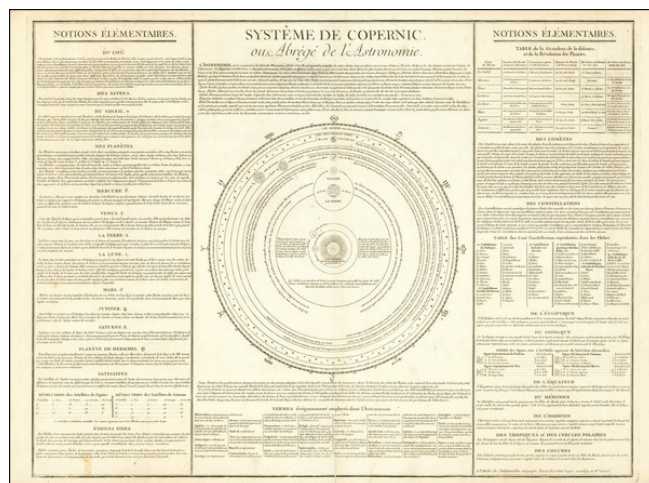

Barry Lawrence Ruderman Antique Maps Inc.

7407 La Jolla Boulevard
La Jolla, CA 92037

www.raremaps.com

(858) 551-8500
blr@raremaps.com

Systeme de Copernic ou Abrege de l'Astronomie (with the Newly Discovered Planet Herschel)

Stock#: 89813
Map Maker: Delamarche
Date: 1800 circa
Place: Paris
Color: Uncolored
Condition: VG
Size: 26.5 x 20.5 inches
Price: \$ 275.00

Description:

Showing The Newly Discovered Planet Herschel

Finely engraved map of the Copernican model of the Solar System, published in Paris by Delamarche.

The outermost planet shown in the model is *Herschel*, the first planet discovered in modern times (William Herschel -- 1781). Herschel named it the Georgian Planet in honor of King George III of England. Later, the planet was eventually renamed Uranus around 1850, honoring the tradition of naming planets after gods in Greek Mythology.